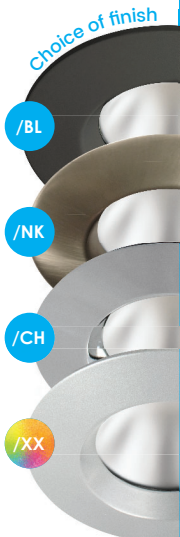

Add to end of code
/BL Matt Black
/NK Brushed Nickel
/CH Polished Chrome
Contact Sales for custom finishes