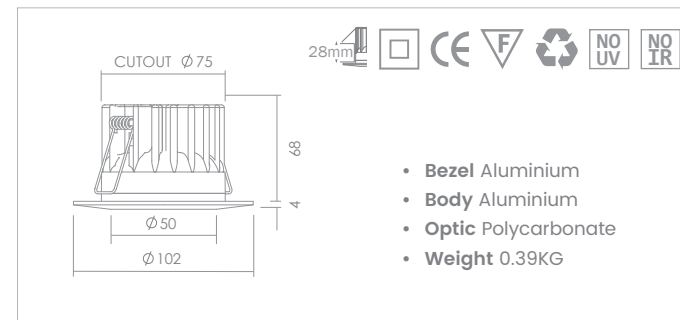

Add to end of code
/BL Matt Black
/NK Brushed Nickel
/CH Polished Chrome
Contact Sales for custom finishes