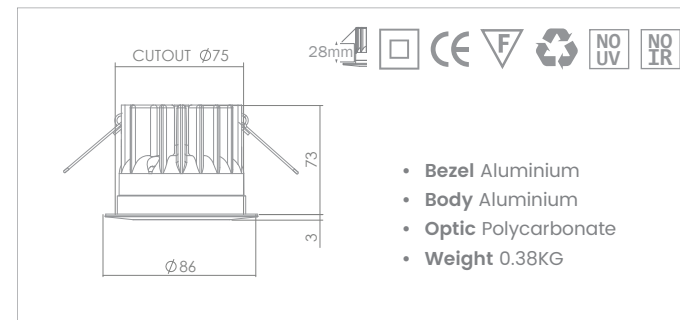

- ✓ Architectural machined aluminium bezel
- ✓ Integrated black baffle to reduce glare
- ✓ Incredibly low maintenance
- ✓ Designed & produced in the UK
- ✓ Mains dimmable as standard
- ✓ DALI, 1-10V & Casambi dimming
- ✓ Emergency options available
- ✓ <3 SDCM colour consistency
- ✓ Wide beam angle

upto
79
Lm/cW

Fire rated
30 & 60min fire rated

IP65
Bathrooms & wet areas

Fast install
Plug+Play push connector

Excellent CRI
Ra80+ & Ra90+ options

Mains dimming
as standard

Part L1&L2
& ECA compliant*

Zero DB
Acoustic rated*

50,000hr
Expected lifetime

5 year
Ext. warranty*

Order Information

+3 Maintained emergency pack, +S Self Test emergency pack, +D DALI emergency pack
For Ra90+ option, swap '8' for '9' Eg 827 = 927

	Mains Dimmable	1-10V Dimming	DALI Dimming	Casambi Dimming NEW	
	Ultra Warm 2700K 394Lm, 68Lm/cW, Ra80+	NEO.DL6.827.M	NEO.DL6.827.A	NEO.DL6.827.D	NEO.DL6.827.C

Warm 3000K 405Lm, 70Lm/cW, Ra80+	NEO.DL6.830.M	NEO.DL6.830.A	NEO.DL6.830.D	NEO.DL6.830.C

Neutral 4000K 440Lm, 76Lm/cW, Ra80+	NEO.DL6.840.M	NEO.DL6.840.A	NEO.DL6.840.D	NEO.DL6.840.C

	Mains Dimmable	1-10V Dimming	DALI Dimming	Casambi Dimming NEW	
	Ultra Warm 2700K 554Lm, 71Lm/cW, Ra80+	NEO.DL8.827.M	NEO.DL8.827.A	NEO.DL8.827.D	NEO.DL8.827.C

Warm 3000K 570Lm, 73Lm/cW, Ra80+	NEO.DL8.830.M	NEO.DL8.830.A	NEO.DL8.830.D	NEO.DL8.830.C

Neutral 4000K 619Lm, 79Lm/cW, Ra80+	NEO.DL8.840.M	NEO.DL8.840.A	NEO.DL8.840.D	NEO.DL8.840.C

Accessories

NEO.HA1
1 Part hole adapter (90mm-105mm)

*Fitting not included

NEO.HA2
2 Part hole adapter (105mm-170mm)

NEO.IS1
Thermal insulation spacer

Choice of finish

Contact Sales for custom bezel and baffle paint finishes